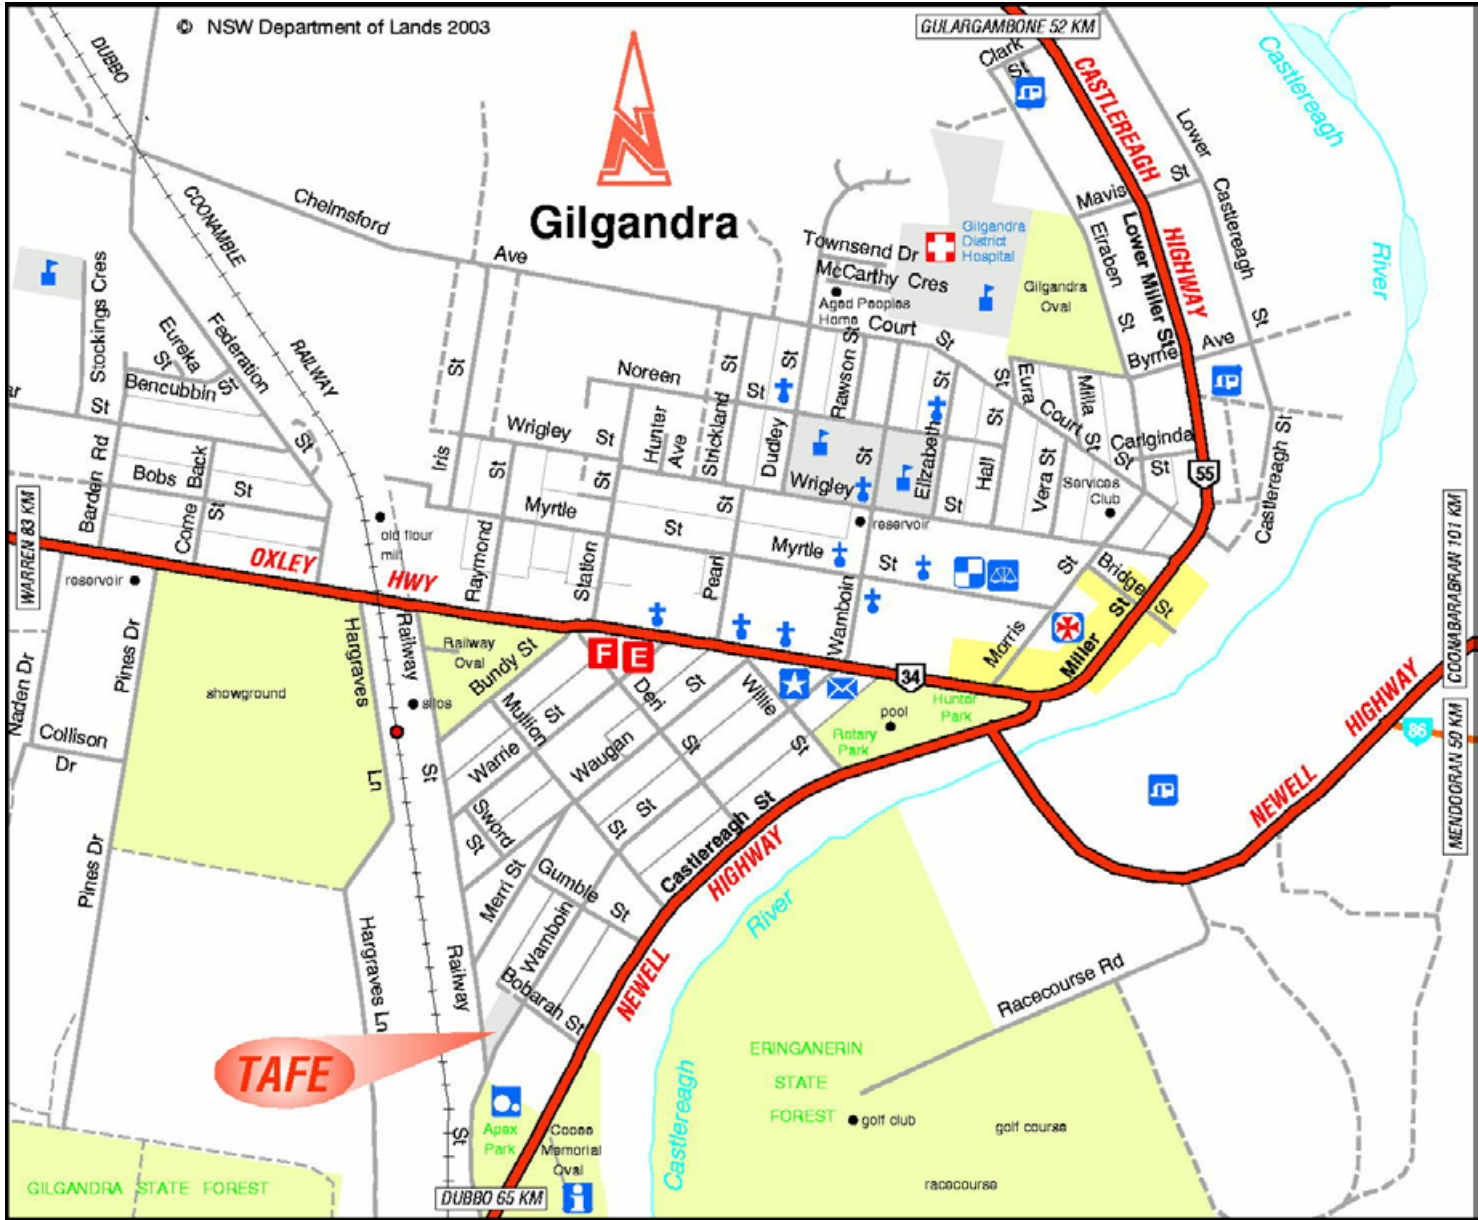

Gilgandra

TAFE

ERINGANERIN
STATE
FOREST

GILGANDRA STATE FOREST

DUBBO 65 KM

GULGAMBONE 52 KM

MENDOORAN 50 KM
COOMABARRABRAN 101 KM