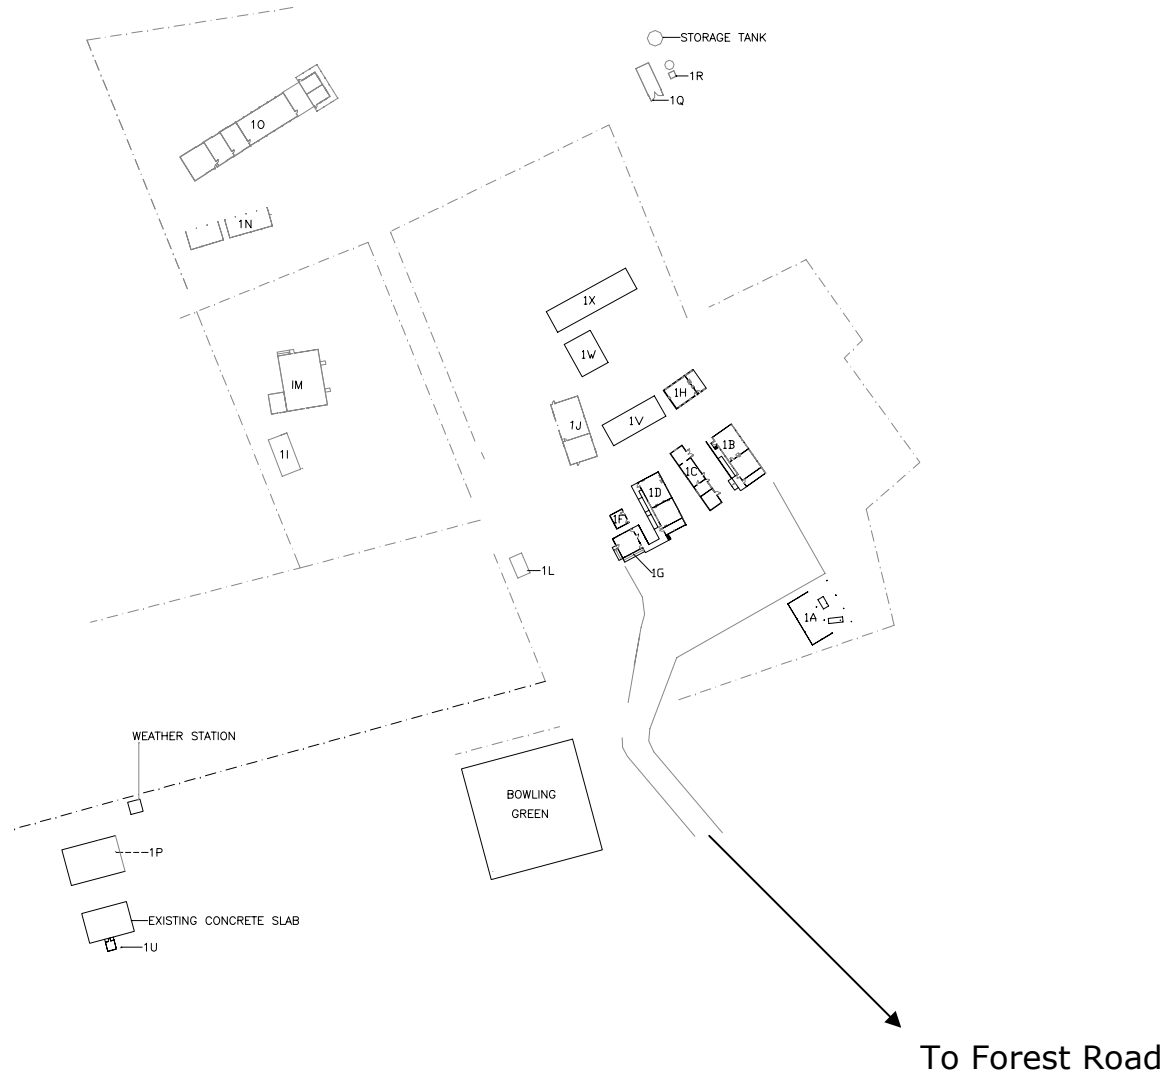

Site Plan – TAFE NSW – Western Institute – **ORANGE Campus (Forest Road)**

- Block 1A Kiln
- Block 1B Lecture rooms, Office
- Block 1C Kiln, Pottery
- Block 1D Lecture rooms, Office
- Block 1F Store
- Block 1G Toilets
- Block 1H Office, Computers
- Block 1I Glass House
- Block 1J Lecture room, sheep & wool.
- Block 1L Gas tank.
- Block 1M Glass house
- Block 1N Machinery Shed
- Block 1O Machinery Shed
- Block 1P Covered work area
- Block 1Q Storage shed
- Block 1R Water tanks
- Block 1U Shed
- Block 1V Administration
- Block 1W Office, Student Ammenities
- Block 1X Lecture rooms, Office