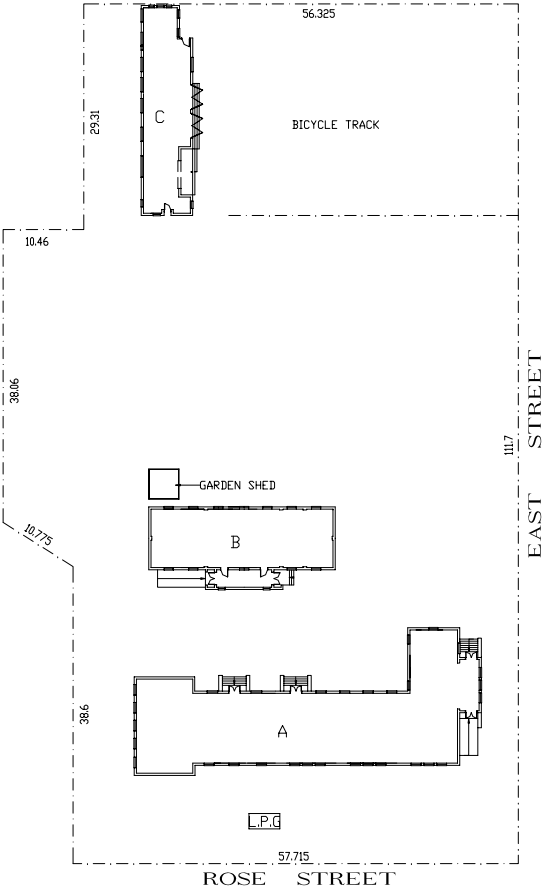

Site Plan – TAFE NSW – Western Institute – **GRENFELL Campus**

- Block A Administration, Office, Lecture rooms, Computers, Sewing, Toilets.
- Block B Lecture rooms.
- Block C Toilet Block, Storage.