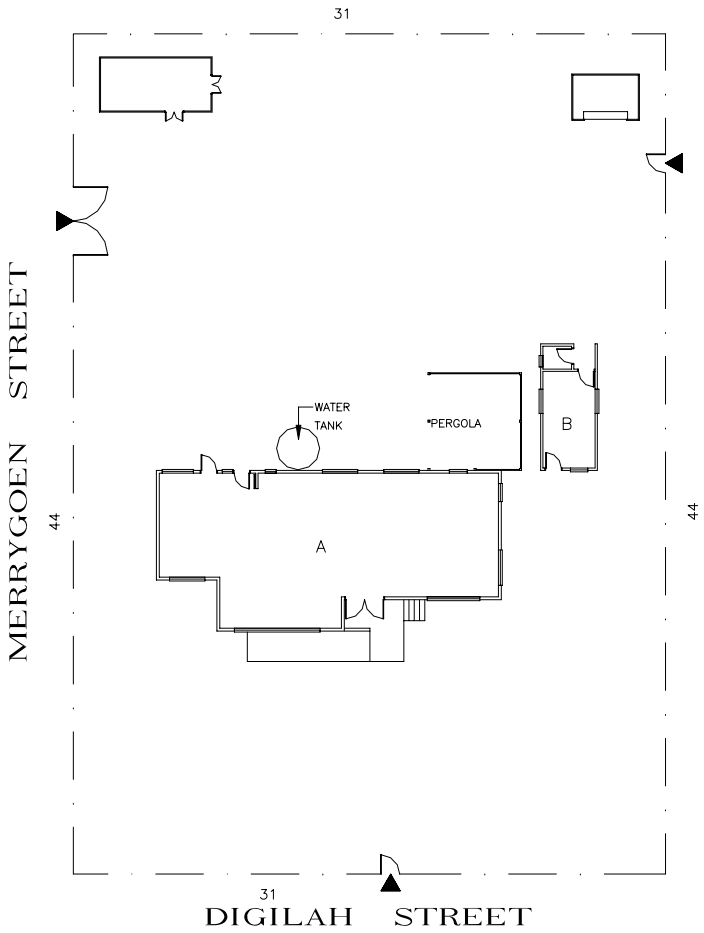

Site Plan – TAFE NSW – Western Institute – **DUNEDOO Campus**

Block A Administration, Lecture room, Office
Block B Toilet, Student Ammenities